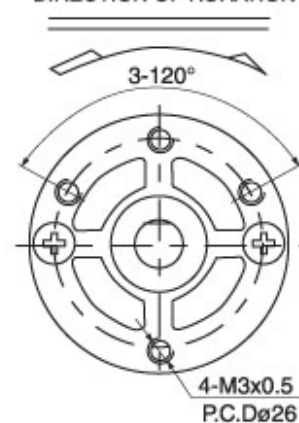

DC Spur Gear Motor

WENZHOU ZHENGKE ELECTROMOTOR CO.,LTD

ZGA32RI Series Ø32mm

Motor features:

Metal gears
Good reliability
Sleeve bearing

Typical application:

Door locks
Monitor cameras
Ticket selling
Electric Curtain

Gear Motor Data:

Part. number	Voltage	No-load speed	No-load Current	Rated speed	Rated current	RateTorque	Stall Torque	Gearbox Length
	VDC	RPM	AMP	RPM	AMP	Kg.cm	Kg.cm	MM
ZGA32RI-1260-6	12V	1042	0.03	790	0.25	0.10	0.15	23
ZGA32RI-1260-14	12V	435	0.03	330	0.25	0.24	0.36	23
ZGA32RI-1260-33	12V	182	0.03	138	0.25	0.57	0.86	23
ZGA32RI-1260-80	12V	75	0.03	57	0.25	1.38	2.07	23
ZGA32RI-1260-191	12V	31	0.03	24	0.25	3.15	4.73	25
ZGA32RI-2480-6	24V	1389	0.03	1056	0.30	0.14	0.21	23
ZGA32RI-2480-14	24V	580	0.03	440	0.30	0.34	0.50	23
ZGA32RI-2480-33	24V	242	0.03	184	0.30	0.80	1.20	23
ZGA32RI-2480-80	24V	101	0.03	76	0.30	1.93	2.90	23
ZGA32RI-2480-191	24V	42	0.03	32	0.30	4.40	6.62	25

FOR YOUR KIND ATTENTION: The data above is only for your informations, for further more specifications & questions, please contact us at sales@zhengke.cn

Appearance Size:

DIRECTION OF ROTATION

Packing information: 0.15Kg/PC approx, 100PCS/CTN, CTN: 34x37x32CM