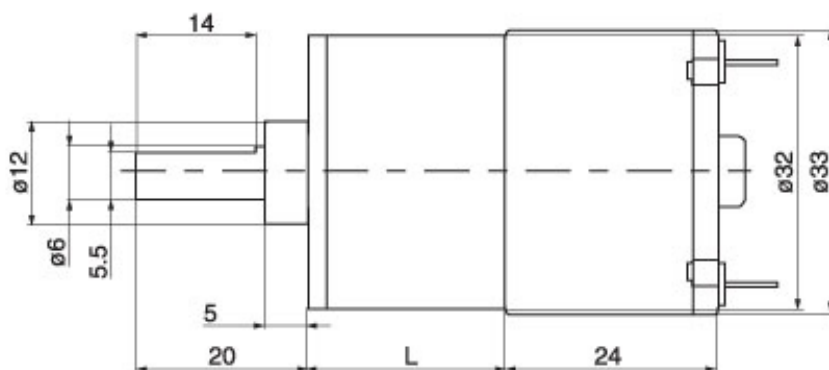

DC Spur Gear Motor

WENZHOU ZHENGKE ELECTROMOTOR CO.,LTD

ZGA32RI Series Ø32mm

Motor features:

Metal gears
Good reliability
Sleeve bearing

Typical application:

Door locks
Monitor cameras
Ticket selling
Electric Curtain

Gear Motor Data:

Part. number	Voltage	No-load speed	No-load Current	Rated speed	Rated current	RateTorque	Stall Torque	Gearbox Length
	VDC	RPM	AMP	RPM	AMP	Kg.cm	Kg.cm	MM
ZGA32RI-1260-6	12V	1042	0.03	790	0.25	0.10	0.15	23
ZGA32RI-1260-14	12V	435	0.03	330	0.25	0.24	0.36	23
ZGA32RI-1260-33	12V	182	0.03	138	0.25	0.57	0.86	23
ZGA32RI-1260-80	12V	75	0.03	57	0.25	1.38	2.07	23
ZGA32RI-1260-191	12V	31	0.03	24	0.25	3.15	4.73	25
ZGA32RI-2480-6	24V	1389	0.03	1056	0.30	0.14	0.21	23
ZGA32RI-2480-14	24V	580	0.03	440	0.30	0.34	0.50	23
ZGA32RI-2480-33	24V	242	0.03	184	0.30	0.80	1.20	23
ZGA32RI-2480-80	24V	101	0.03	76	0.30	1.93	2.90	23
ZGA32RI-2480-191	24V	42	0.03	32	0.30	4.40	6.62	25

FOR YOUR KIND ATTENTION: The data above is only for your informations, for further more specifications & questions, please contact us at sales@zhengke.cn

Appearance Size:

DIRECTION OF ROTATION

Packing information: 0.15Kg/PC approx, 100PCS/CTN, CTN: 34x37x32CM