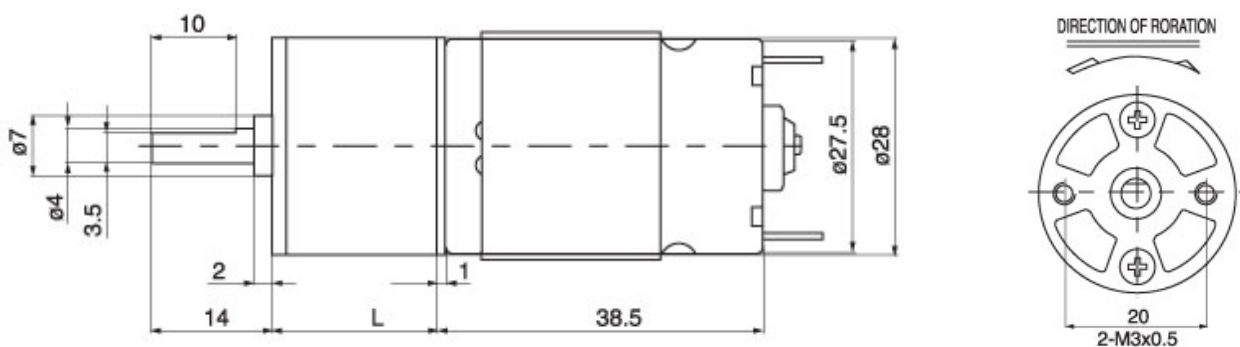

## Gear Motor Data:

Part. number	Voltage	No-load speed	No-load Current	Rated speed	Rated current	RateTorque	Stall Torque	Gearbox Length
	VDC	RPM	AMP	RPM	AMP	Kg.cm	Kg.cm	MM
ZGA28RO-1250-13	12V	385	0.129	292	0.40	0.50	0.75	20
ZGA28RO-1250-31	12V	161	0.129	123	0.40	1.19	1.79	20
ZGA28RO-1250-74	12V	68	0.129	51	0.40	2.70	4.06	23
ZGA28RO-1250-174	12V	29	0.129	22	0.40	6.04	9.06	25
ZGA28RO-1250-348	12V	14	0.129	11	0.40	11.48	17.21	27
ZGA28RO-24100-13	24V	769	0.130	585	0.50	0.53	0.80	20
ZGA28RO-24100-31	24V	323	0.130	245	0.50	1.26	1.90	20
ZGA28RO-24100-74	24V	135	0.130	103	0.50	2.87	4.30	23
ZGA28RO-24100-174	24V	204	0.130	44	0.50	6.40	9.60	25

## Appearance Size:

Demension is in :mm

Packing information: 0.13Kg/PC approx, 100PCS/CTN, CTN: 34x37x32CM